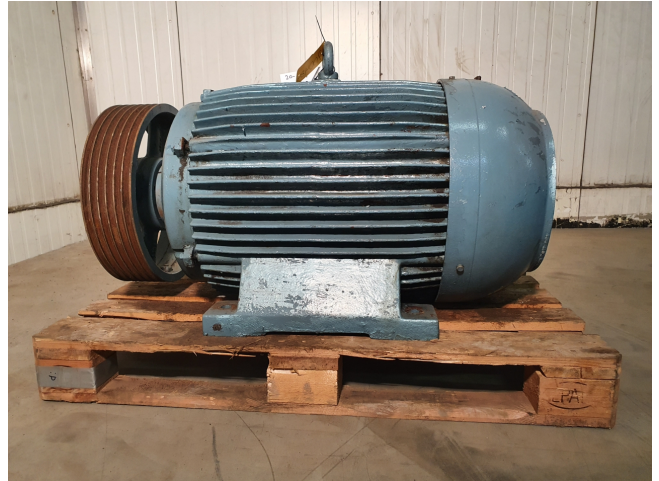

Vector ZK 280 M-4

Specifications

Marca	Vector
Tipo	ZK 280 M-4
kW	90
RPM	1480
Size & Weight	1200x800x800 mm (LxHxW) 727kg
50 Hz / 60 Hz	50 Hz
Stock	1

Description

Used Vector ZK 280 M-4

Used electromotor build by Vector type ZK 280 M-4 with 90kW and 1480RPM at 50Hz.